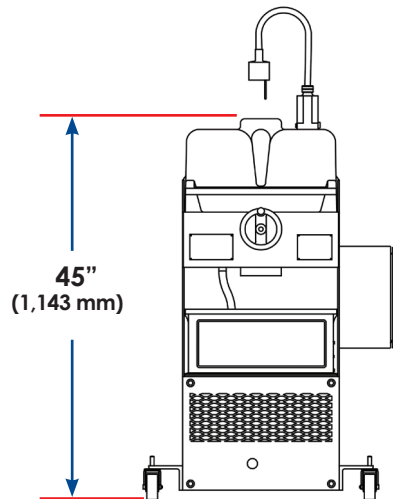

HE7 Honer/Edger

For efficient, high-volume knife sharpening operations, the **PRIME**Edge HE7 Honer/Edger provides a consistent V-shaped bevel on every blade edge. When combined with our hollow grinder (HGCU-series unit) as part of a centralized knife sharpening system, sharp knives, increased productivity and decreased ergonomic problems are assured.

The ergonomic design of the HE7 provides operator comfort and safety. An adjustable, pivoting lamp can be oriented in different positions for excellent visibility while sharpening blades. The sturdy stainless steel body with fiberglass cover provides long life and easy maintenance access.

For a consistent and precise cutting edge every time, trust the proven HE7 Honer/Edger from **PRIME**Edge.

HE7 Honer/Edger				
Voltage	Frequency	Phase	HP	kW
220V	50 or 60 Hz	1	1	.75
440V		3	1	.75

877-322-EDGE(3343) • primedge.com • sales@primedge.com • Fax:224-265-6638

PRIMEEdge, Inc. • Cutting Edges • Knife Sharpening Systems • Edge Maintenance Tools • Professional Sharpening Services
Circular Blade & Grinder Plate Sharpeners • Grinder Plates, Knives & Accessories • Sanitizer/Bacteria Reduction Washing Systems