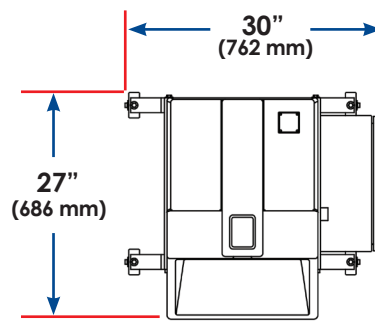

HE7 Honer/Edger

For efficient, high-volume knife sharpening operations, the **PRIME**Edge HE7 Honer/Edger provides a consistent V-shaped bevel on every blade edge. When combined with our hollow grinder (HGCU-series unit) as part of a centralized knife sharpening system, sharp knives, increased productivity and decreased ergonomic problems are assured.

The ergonomic design of the HE7 provides operator comfort and safety. An adjustable, pivoting lamp can be oriented in different positions for excellent visibility while sharpening blades. The sturdy stainless steel body with fiberglass cover provides long life and easy maintenance access.

For a consistent and precise cutting edge every time, trust the proven HE7 Honer/Edger from **PRIME**Edge.

HE7 Honer/Edger				
Voltage	Frequency	Phase	HP	kW
220V	50 or 60 Hz	1	1	.75
440V		3	1	.75

877-322-EDGE(3343) • primedge.com • sales@primedge.com • Fax:224-265-6638

PRIMEEdge, Inc. • Cutting Edges • Knife Sharpening Systems • Edge Maintenance Tools • Professional Sharpening Services
Circular Blade & Grinder Plate Sharpeners • Grinder Plates, Knives & Accessories • Sanitizer/Bacteria Reduction Washing Systems