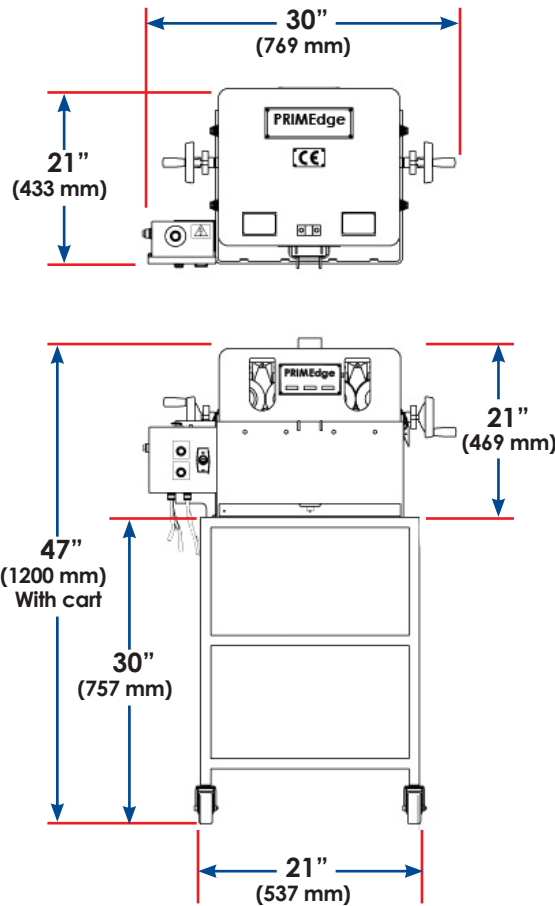

HE2 Knife Sharpening System

Ideal for smaller meat processors, supermarkets, hardware stores and sharpening services, the compact **PRIME**Edge HE2 Knife Sharpening System provides the same benefits as the larger capacity **PRIME**Edge sharpening systems utilizing separate hollow grinding and honing/edging units.

The Ø4" (102 mm) grinding stones of the unit thin both sides of the blade simultaneously. The operator checks the blade thickness with a built-in gauge to determine if it has been sufficiently thinned. After thinning, the honing/edging stones apply a beveled edge on both sides of the blade simultaneously. The blade bevel angle can be adjusted as needed.

The HE2's cast aluminum body is housed under a durable, easy-to-clean, stainless steel cover. Though the HE2 can be used as a tabletop grinder, an optional cart with casters allows for easy portability.

For a precise cutting edge every time, trust the proven HE2 Knife Sharpening System from **PRIME**Edge.

HE2 Knife Sharpening System			
Voltage	Frequency	HP	KW
115V	50 or 60 Hz	1	.75
220V		3/4	.56

PRIMEEdge®
COZZINI CUTTING EDGES
AND SHARPENING SOLUTIONS

877-322-EDGE(3343) • primedge.com • sales@primedge.com • Fax:224-265-6638

PRIMEEdge, Inc. • Cutting Edges • Knife Sharpening Systems • Edge Maintenance Tools • Professional Sharpening Services
Circular Blade & Grinder Plate Sharpeners • Grinder Plates, Knives & Accessories • Sanitizer/Bacteria Reduction Washing Systems