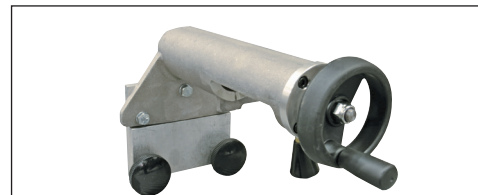

HE2 Knife Sharpening System

The HE2 Knife Sharpening System combines blade thinning and honing/edging operations into a single, compact machine

Shown with optional cart

**Grinding
Stones**

**Honing
Stones**

Dresser assembly

PRIMEEdge®
COZZINI CUTTING EDGES
AND SHARPENING SOLUTIONS

HE2 Knife Sharpening System

- All-in-one unit with grinding and honing stones.
- Unique spiral-shaped honing/edging stones design ensures consistent, smooth, sharp edges.
- Sharpens blades up to 10" (254 mm) long.
- Recirculating liquid coolant system provides burn-free and dust-free operation.
- Integrated stone dressing system maintains roundness of the stones for perfect, consistent, sharp edges.
- Optional cart available.
- CE approved.

The Ø4" (102 mm) grinding stones of the unit thin both sides of the blade simultaneously. The operator checks the blade thickness with a built-in gauge to determine if it has been sufficiently thinned. After thinning, the honing/edging stones apply a beveled edge on both sides of the blade simultaneously. The blade bevel angle can be adjusted as needed.

The HE2's cast aluminum body is housed under a durable, easy-to-clean, stainless steel cover. Though the HE2 can be used as a tabletop grinder, an optional cart with casters allows for easy portability.