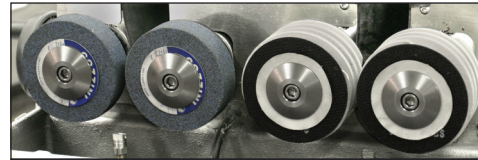

HE2 Knife Sharpening System

The HE2 Knife Sharpening System combines blade thinning and honing/edging operations into a single, compact machine

Shown with optional cart

**Grinding
Stones**

**Honing
Stones**

Dresser assembly

PRIMEEdge®
COZZINI CUTTING EDGES
AND SHARPENING SOLUTIONS

HE2 Knife Sharpening System

- All-in-one unit with grinding and honing stones.
- Unique spiral-shaped honing/edging stones design ensures consistent, smooth, sharp edges.
- Sharpens blades up to 10" (254 mm) long.
- Recirculating liquid coolant system provides burn-free and dust-free operation.
- Integrated stone dressing system maintains roundness of the stones for perfect, consistent, sharp edges.
- Optional cart available.
- CE approved.

HE2 Knife Sharpening System

Ideal for smaller meat processors, supermarkets, hardware stores and sharpening services, the compact **PRIME**Edge HE2 Knife Sharpening System provides the same benefits as the larger capacity **PRIME**Edge sharpening systems utilizing separate hollow grinding and honing/edging units.

The Ø4" (102 mm) grinding stones of the unit thin both sides of the blade simultaneously. The operator checks the blade thickness with a built-in gauge to determine if it has been sufficiently thinned. After thinning, the honing/edging stones apply a beveled edge on both sides of the blade simultaneously. The blade bevel angle can be adjusted as needed.