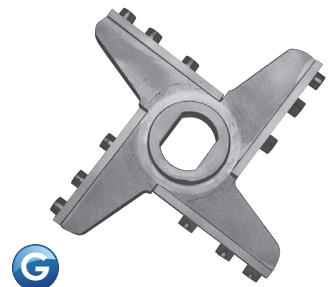

250mm European Grinder Parts

PRIMEEdge offers premium quality plates and knives for Wolfking® - style grinders.

A

B

C

D

E

F

PRIMEEdge
COZZINI CUTTING EDGES
AND SHARPENING SOLUTIONS

PRIMEEdge 250mm grinder plates for Wolfking® grinders

	PRIMEEdge	Part No.
A	3.2mm plate	GW-30088
	4.0mm plate	GW-30089
	5.0mm plate	GW-30090
B	6.0mm plate	GW-30091
	8.0mm plate	GW-30092
	10.0mm plate	GW-30093
	13.0mm plate	GW-30094
	19.0mm plate	GW-30096
C	Precutter, 3-holes, standard	GW-31915
	Precutter, 5-holes	GW-30136
	Precutter, 7-holes	GW-30135
C	Precutter, 7-holes, fixed	GW-30888

The plates, knives, and insert blades listed here are for 250mm Wolfking- style grinders. Call PRIMEEdge at 877-322-EDGE (3343) for information about parts for 400mm Wolfking- style grinders.

G

PRIMEEdge knives, knife holders and inserts for 250mm Wolfking® grinders

	PRIMEEdge	Part No.
D	8-bladed knife holder, solid	GW-30011
E	8-bladed knife holder, loose	GW-30012
F	Insert blades, set of 8	GW-30061
G	4-blade precut knife (CFD)	GW-30168

PRIMEEdge
COZZINI CUTTING EDGES
AND SHARPENING SOLUTIONS