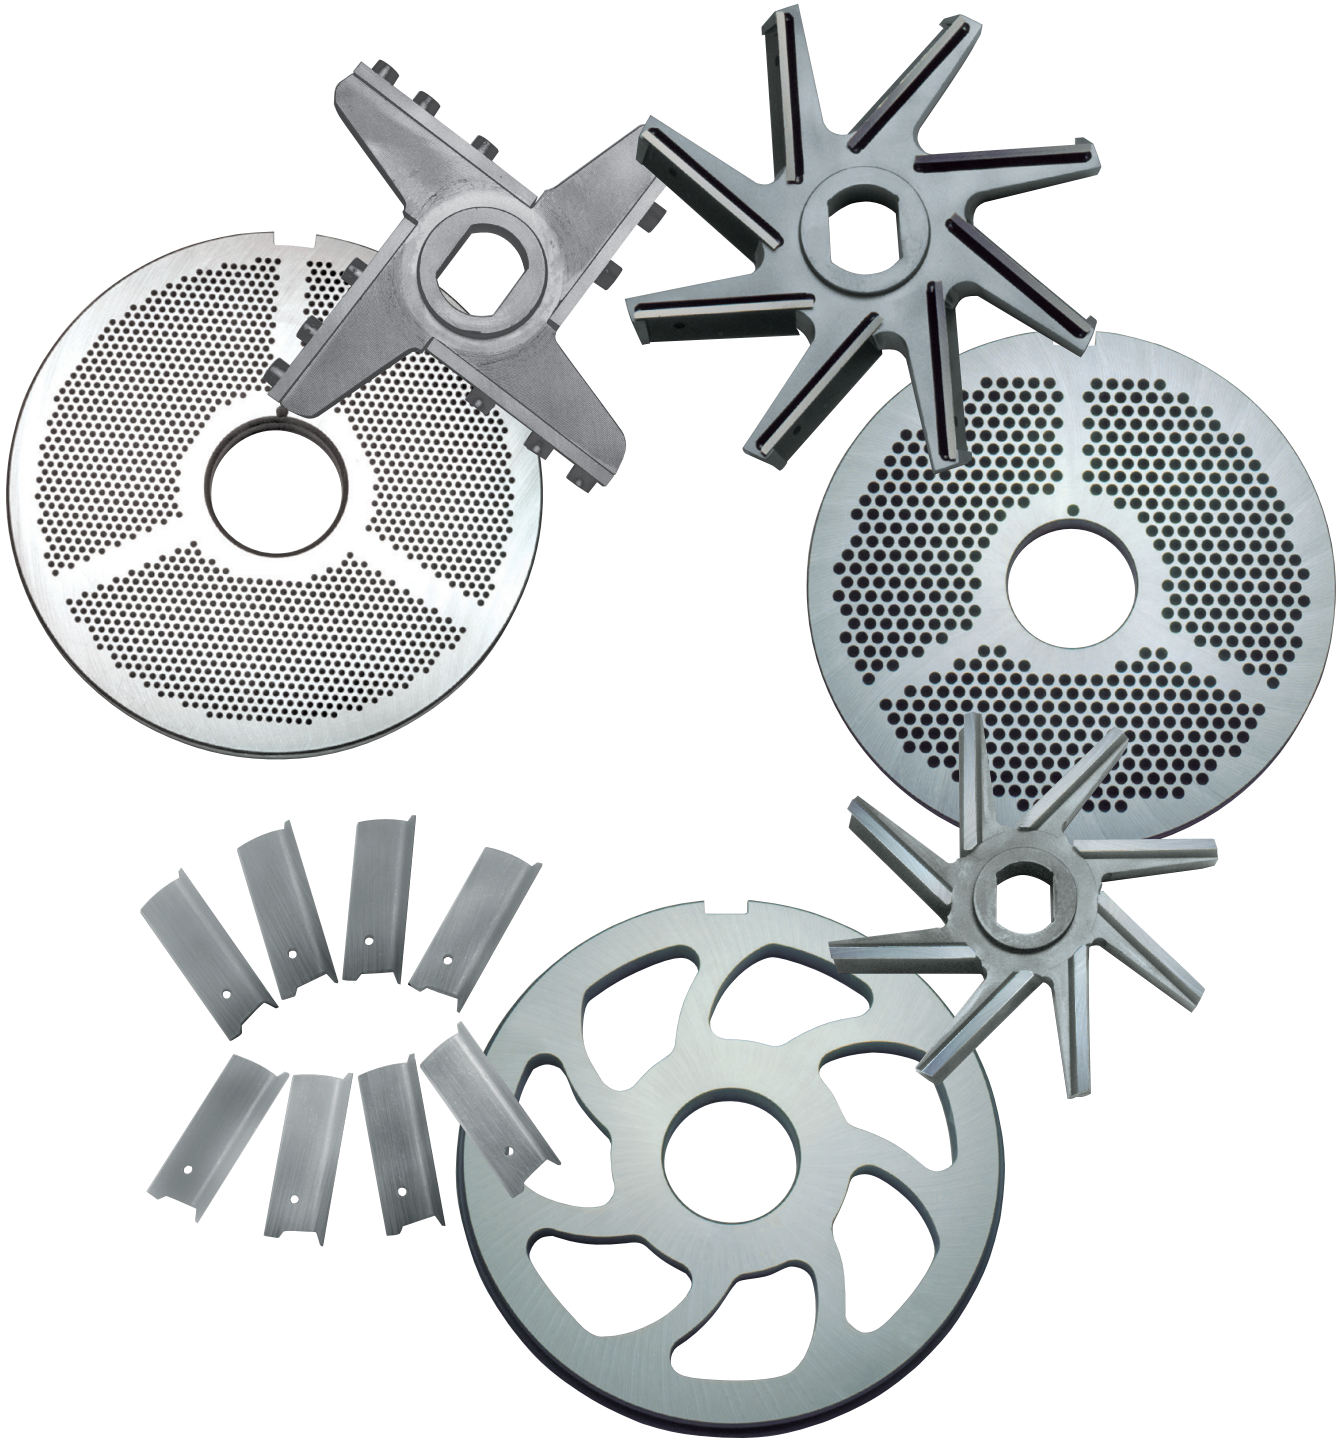

250mm European Grinder Parts

PRIMEEdge®
COZZINI CUTTING EDGES
AND SHARPENING SOLUTIONS

877-322-EDGE(3343) • primedge.com • sales@primedge.com • Fax:224-265-6638

PRIMEEdge, Inc. • Cutting Edges • Knife Sharpening Systems • Edge Maintenance Tools • Professional Sharpening Services
Circular Blade & Grinder Plate Sharpeners • Grinder Plates, Knives & Accessories • Sanitizer/Bacteria Reduction Washing Systems

*All items, parts, and accessories listed on this sheet are manufactured by PRIMEEdge, Inc., or manufactured to PRIMEEdge, Inc.'s specifications. All original equipment manufacturer's names are listed with an asterisk (*) to indicate that these items are manufactured by PRIMEEdge, Inc. and not the original equipment manufacturer. The names of the original equipment manufacturers referred to on this site are all registered trademarks of their respective companies. Unless specifically stated otherwise, PRIMEEdge, Inc. has no association or affiliation with any entities listed here on.