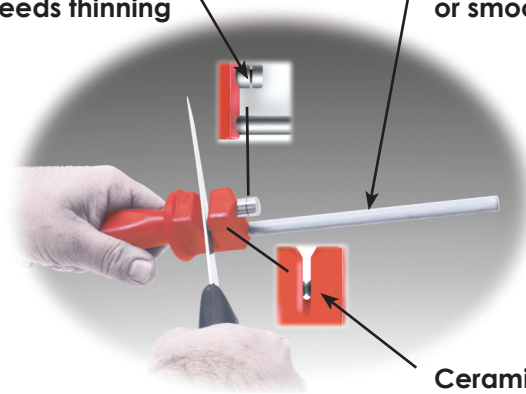

Hand-Held Knife Edge Maintenance Tools

PRIMEEdge®
COZZINI CUTTING EDGES
AND SHARPENING SOLUTIONS

Hand-Held Knife Edge Maintenance Tools

- Rods available in coarse or smooth, short or long versions.
- Alignment elements available in ceramic or stainless steel.
- A few quick strokes will return your knife to peak performance.
- Straightens and prolongs the edge life of hand knives.
- All-in-one design includes honing rod and alignment elements.
- USDA and CE certified.

REV 05/02/2016

Hand-Held Knife Edge Maintenance Tools

PRIMEEdge is synonymous with keeping the perfect edge on your knives. Especially designed for meat processing or food preparation lines, these innovative tools restore and straighten your knife's edge. The honing rod steels the blade while the alignment element balls straighten the cutting edge. Whether you use a short boning knife or a long butcher knife, **PRIME**Edge keeps your blade razor sharp.

Eliminate your edge reconditioning problems with **PRIME**Edge knife maintenance tools.

Thickness gauge indicates when the blade needs thinning

Stainless steel rods available in coarse or smooth finish

Ceramic or stainless steel elements straighten the cutting edge