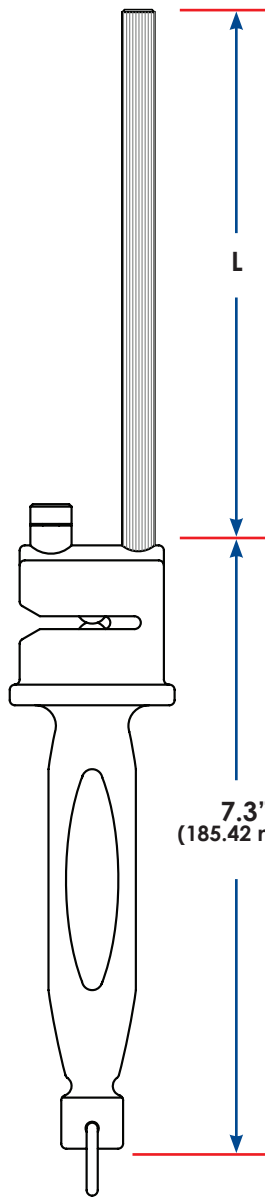

Hand-Held Knife Edge Maintenance Tools

PRIMEEdge®
COZZINI CUTTING EDGES
AND SHARPENING SOLUTIONS

Hand-Held Knife Edge Maintenance Tools

- Rods available in coarse or smooth, short or long versions.
- Alignment elements available in ceramic or stainless steel.
- A few quick strokes will return your knife to peak performance.
- Straightens and prolongs the edge life of hand knives.
- All-in-one design includes honing rod and alignment elements.
- USDA and CE certified.

REV 05/02/2016

Hand-Held Knife Edge Maintenance Tools

PRIMEEdge is synonymous with keeping the perfect edge on your knives. Especially designed for meat processing or food preparation lines, these innovative tools restore and straighten your knife's edge. The honing rod steels the blade while the alignment element balls straighten the cutting edge. Whether you use a short boning knife or a long butcher knife, **PRIME**Edge keeps your blade razor sharp.

Eliminate your edge reconditioning problems with **PRIME**Edge knife maintenance tools.

Thickness gauge indicates when the blade needs thinning

Stainless steel rods available in coarse or smooth finish

Ceramic or stainless steel elements straighten the cutting edge

| Tool Part No. | Rod Length (L) | | Rod Texture | Aligning Element |
|---------------|----------------|-----|-------------|------------------|
| | Inch | mm | | |
| HPE-1 | 6.5" | 165 | Coarse | Stainless steel |
| HPE-2 | 6.5" | 165 | Coarse | Ceramic |
| HPE-5 | 10.2" | 259 | Smooth | Stainless steel |
| HPE-6 | 10.2" | 259 | Smooth | Ceramic |
| HPE-7 | 11" | 280 | Coarse | Stainless steel |
| HPE-8 | 11" | 280 | Coarse | Ceramic |