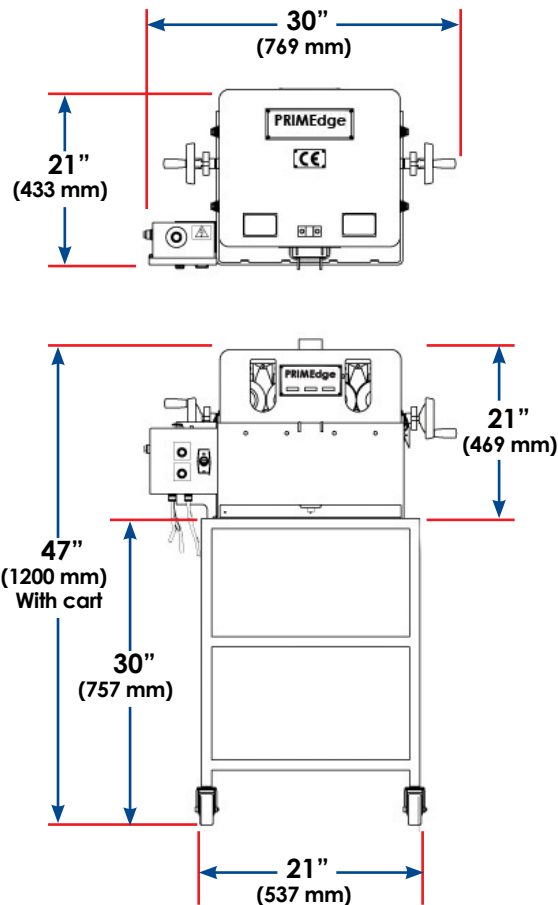

HE2 Knife Sharpening System

Ideal for smaller meat processors, supermarkets, hardware stores and sharpening services, the compact **PRIMEEdge** HE2 Knife Sharpening System provides the same benefits as the larger capacity **PRIMEEdge** sharpening systems utilizing separate hollow grinding and honing/edging units.

The Ø4" (102 mm) grinding stones of the unit thin both sides of the blade simultaneously. The operator checks the blade thickness with a built-in gauge to determine if it has been sufficiently thinned. After thinning, the honing/edging stones apply a beveled edge on both sides of the blade simultaneously. The blade bevel angle can be adjusted as needed.

The HE2's cast aluminum body is housed under a durable, easy-to-clean, fiberglass cover. Though the HE2 can be used as a tabletop grinder, an optional cart with casters allows for easy portability.

For a precise cutting edge every time, trust the proven HE2 Knife Sharpening System from **PRIMEEdge**.

HE2 Knife Sharpening System			
Voltage	Frequency	HP	kW
115V	50 or 60 Hz	1	.75
220V		3/4	.56

COZZINI PRIMEEdge
CUTTING EDGES AND SHARPENING SOLUTIONS

877-322-EDGE(3343) • primedge.com • sales@primedge.com • Fax:773-478-6940

PRIMEEdge, Inc. • Cutting Edges • Knife Sharpening Systems • Edge Maintenance Tools • Professional Sharpening Services
Circular Blade & Grinder Plate Sharpeners • Grinder Plates, Knives & Accessories • Sanitizer/Bacteria Reduction Washing Systems